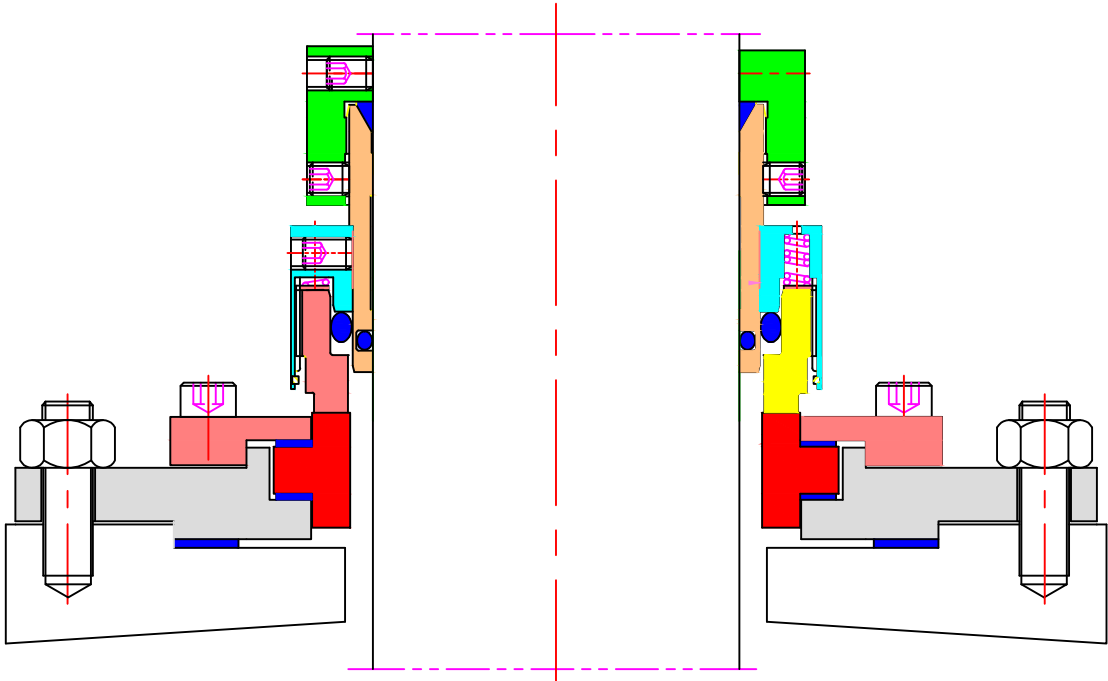

Type-5202

50 SERIES MULTI SPRINGS AGITATOR SEAL